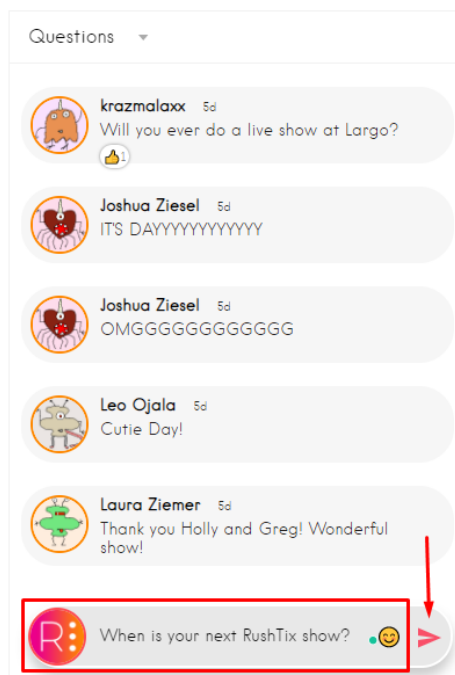

# HOW TO SUBMIT YOUR QUESTION

1. Go to the livestream page.
2. Locate the Questions tab on the upper left corner of the chat box.

3. Type in your question and hit Send.

Please submit your question **ONCE**, spamming the chat with the same question will not make your question more appealing. :)