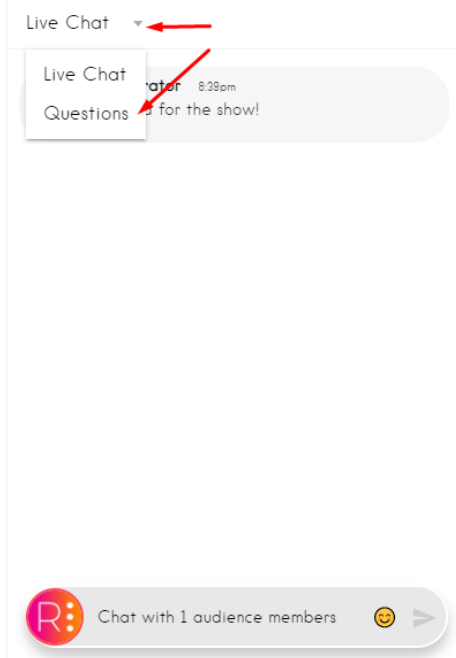

# HOW TO SUBMIT YOUR QUESTION

1. Go to the livestream page.
2. Locate the Questions tab on the upper left corner of the chat box.

3. Type in your question and hit Send.

Please submit your question **ONCE**, spamming the chat with the same question will not make your question more appealing. :)